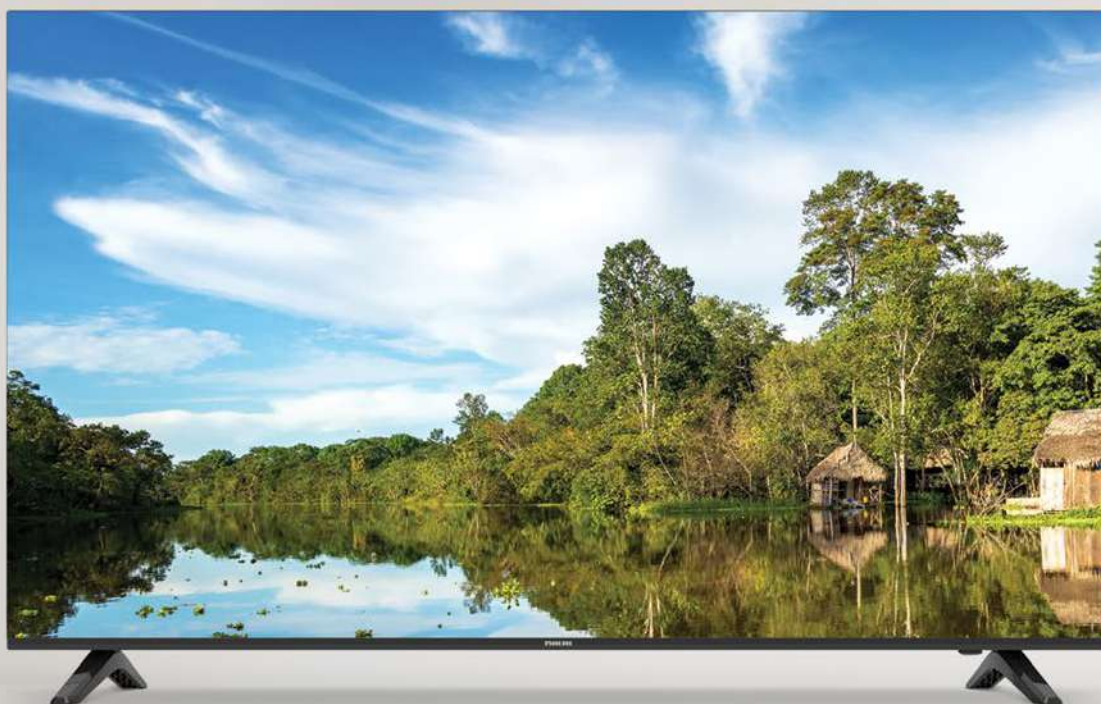

VIDAA

UHD50SVDLED/1

50" VIDAA UHD SMART 4K LED TV

- Panel Resolution: 3840*2160 (4K*2K)
- Airplay & Miracast
- VIDAA OS - Operating System
- Built-in WIFI DLNA, HDR
- Quad Core Processor
- 1.5 GB Ram & 4GB Flash drive
- Bluetooth
- DVBT2 S2
- Dolby Digital
- Frameless Design
- Official Apps: Youtube, Netflix, Amazon Prime, Shahid

FRAMELESS TV

DVBT2 + DVBS2

HD SMART LED TELEVISIONS

VIDAA

NTV40SVDLED1

39" VIDAA HD SMART LED TV

- Panel Resolution: 1280*720P
- Airplay & Miracast
- VIDAA OS - Operating System
- Built-in WIFI DLNA, HDR
- Quad Core Processor
- 1.5 GB Ram & 4GB Flash drive
- Bluetooth
- DVBT2 S2
- Dolby Digital
- Frameless Design
- Official Apps: Youtube, Netflix, Amazon Prime, Shahid